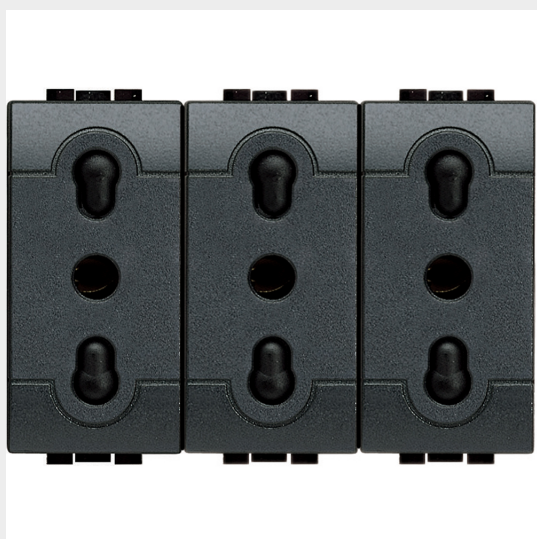

BTICINO > Wiring devices > Livinglight > Socket outlets, USB and special sockets > Italian standard sockets with screw terminals

L4180/3

Socket triplex 2P+T 10/16A 250 Vac - centre distance 19mm and 26mm - shielded tulip contacts - anthracite

Technical features

Brand	BTicino
Rated voltage	250Vac
Rated current	10-16A
N° of modules	3
N° of poles	2P+T
Contact type	2P+T
Series	Livinglight

Documentation

 [Livinglight Catalogue](#)

 [Livinglight catalogue - 2 modules version](#)

Related products

123007GR

Kit for workstation 12
modules grey

123006GR

Kit for workstation 8
modules grey

150647NB

POP-UP box - 4 living
-light modules , matix .
Tower built for floating
floors with KIT
150640NK or ...