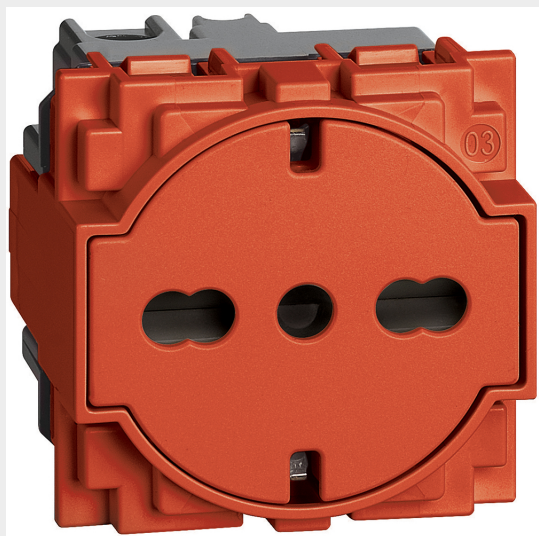

BTICINO > Solution for residential and tertiary building > Living Now > Socket outlets > Italian/German standard sockets

KR4140A16F

German and Italian standard flat socket. When the plug is inserted the socket surface slides inside the casing; it returns to its initial position when the plug is taken out. Socket 2 P+E 16 A 250 Va.c. - 19 mm and 26 mm centre distance in 2-centre configuration - protected tulip contacts; side earth contact for German standard plugs; suitable for: Italian standard plugs 2P and 2 P+E 10/16 A, and 16A, German standard plugs 2P+E 16 A. - cannot be backlit - 2 modules - red

Technical features

Brand	BTicino
Rated voltage	250Vac
Rated current	16A
N° of modules	2
N° of poles	2P+T

Documentation

 [Technical Data Sheet](#)

Related products

KR03

Covers for Italian/German standard socket P 40. For items KR4140A16 - KR4140A16F - 2 modules - red

KM8104M03

Electrified frame with standard Italian and German socket escutcheon, for the installation of 2 digi...

KW8104M03

Electrified frame with standard Italian and German socket escutcheon, for the installation of 2 digi...

KG8103M03

Electrified frame with Italian and German standard socket escutcheon, for the installation of 1 digi...

KM8103M03

Electrified frame with Italian and German standard socket escutcheon, for the installation of 1 digi...