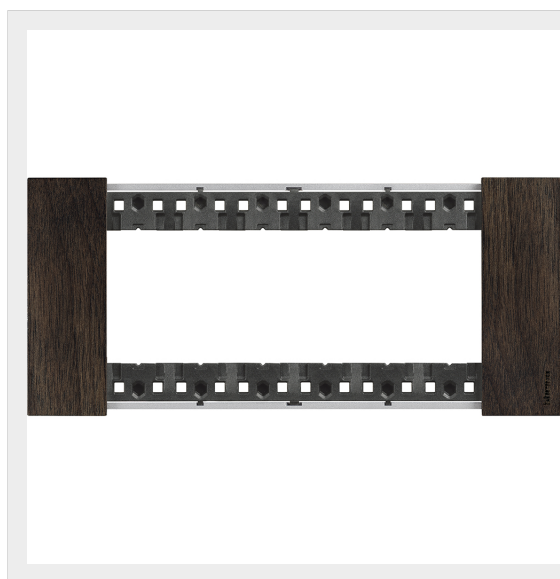

BTICINO > Solution for residential and tertiary building > Living Now > Living Now range of cover plates > Living Now range of cover plates - 6 module

## KA4806LG

6 modules Living Now Plate - walnut - material: wood

### Technical features

Brand	BTicino
N° of modules	6
Height	86mm
Width	192.5mm