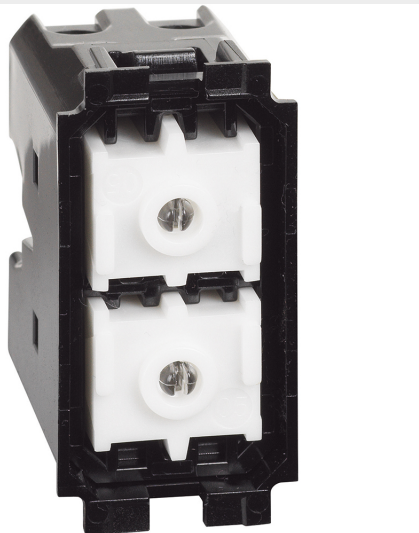

BTICINO > Wiring devices > Living Now > Control for shutters and fans

K4037

10 A 250 Va.c. double pushbutton 1 P (NO) + 1 P (NO)
interlocked for shutters, not lightable - 1 module

Technical features

Brand	BTicino
Rated voltage	250Vac
Rated current	10A
N° of modules	1
Contact type	2
Series	Living Now