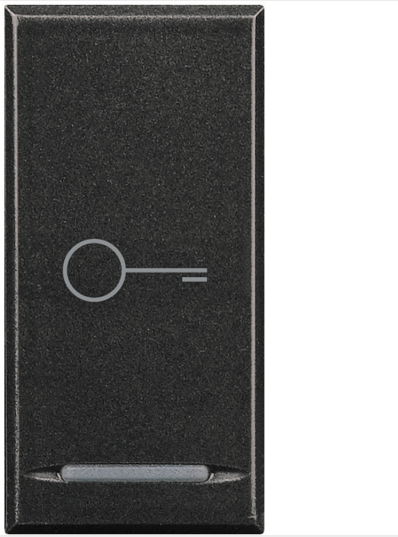

BTICINO > Wiring devices > My Home > Light and Shutter automation

HS4915BD

Key cover for 1 function with illuminated lens with screen printing symbol 'key' - 1 module - anthracite

Technical features

N° of modules	1
Series	MyHome