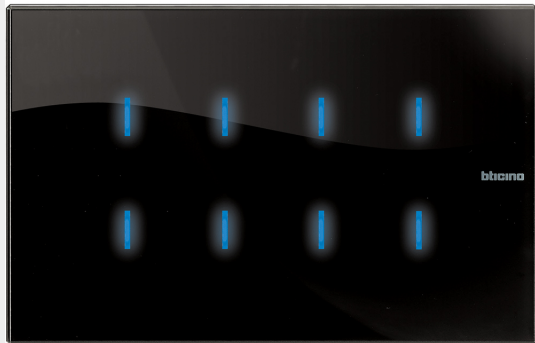

BTICINO &gt; Wiring devices &gt; Hotel Room Management &gt; Glass digital commands

## HS4657M4

Absolute command to manage single or group loads (eg. Lights and shutters), sound system, scenarios, basic door entry system functions (eg. Gate opening). It is equipped with 8 capacitive keys, which are activated by touching, identifiable by LEDs with adjustable light.