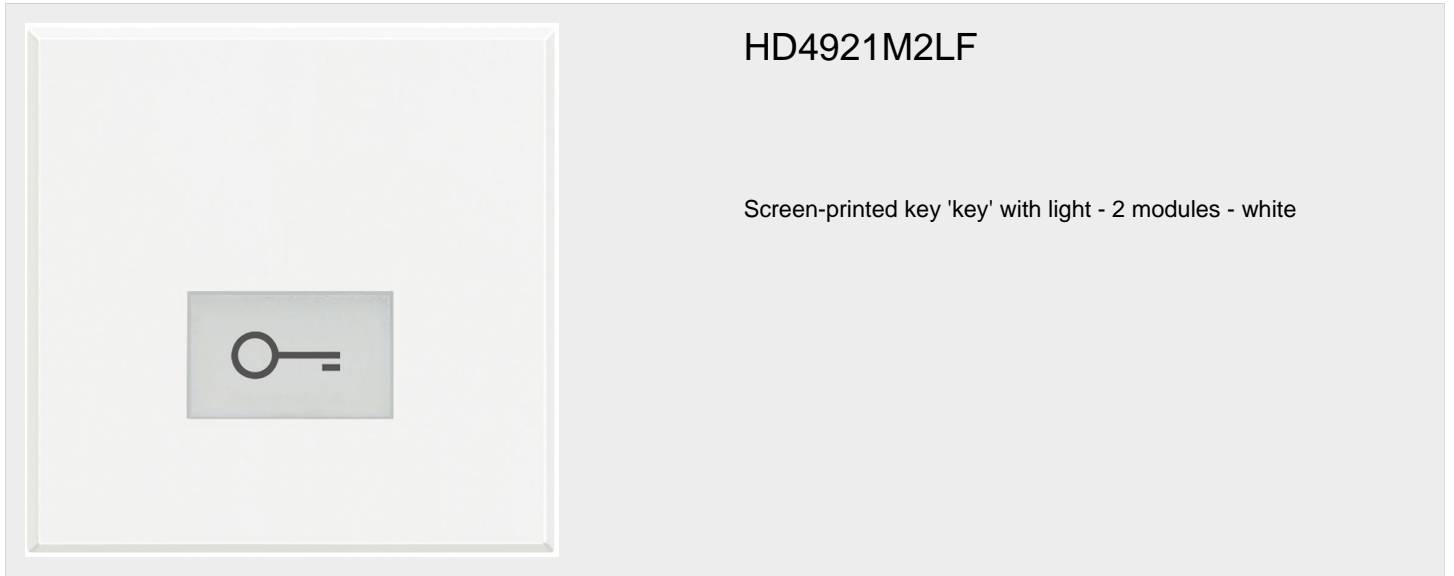

BTICINO > Wiring devices > Axolute > Switch, two-way switch, pushbutton and key cover > Key covers with symbols for axial controls

HD4921M2LF

Screen-printed key 'key' with light - 2 modules - white

Technical features