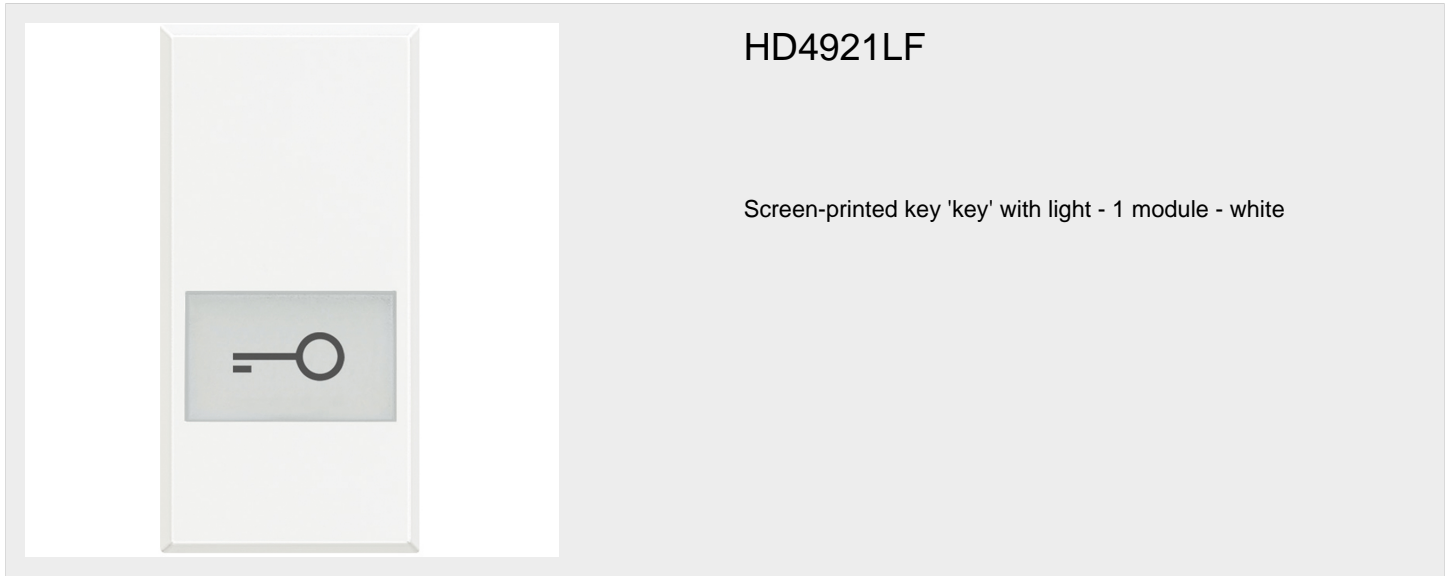

BTICINO > Wiring devices > Axolute > Switch, two-way switch, pushbutton and key cover > Key covers with symbols for axial controls

HD4921LF

Screen-printed key 'key' with light - 1 module - white

Technical features