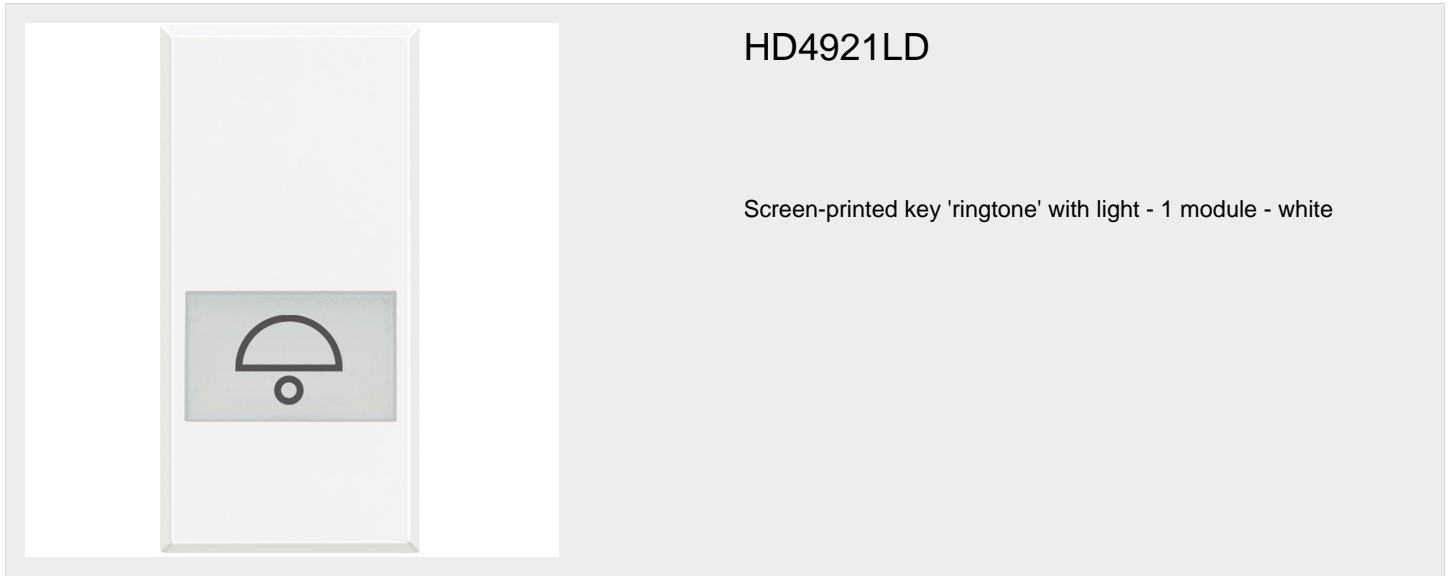

BTICINO > Wiring devices > Axolute > Switch, two-way switch, pushbutton and key cover > Key covers with symbols for axial controls

HD4921LD

Screen-printed key 'ringtone' with light - 1 module - white

Technical features