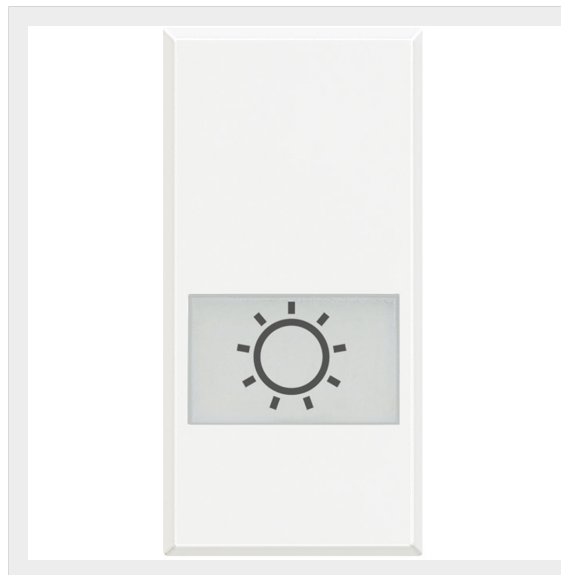

BTICINO > Wiring devices > Axolute > Switch, two-way switch, pushbutton and key cover > Key covers with symbols for axial controls

## HD4921LA

Screen-printed key 'lamp' with light - 1 module - white