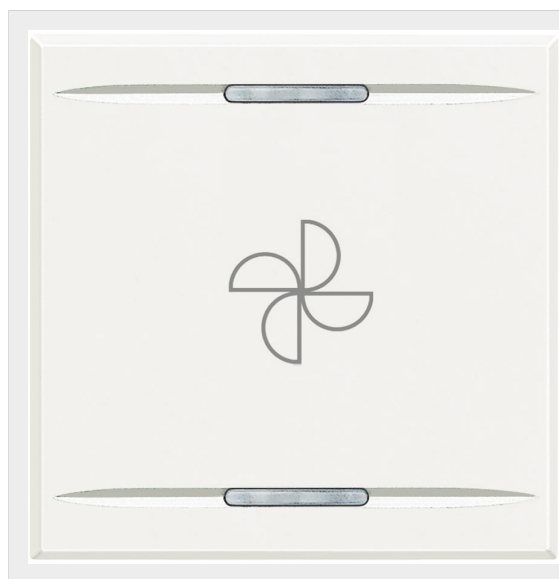

BTICINO &gt; Smart Home solutions &gt; My Home - Home automation system &gt; Light and shutter automation &gt; Cover Axolute series

## HD4915M2BC

Key cover for 1 function with illuminated lens with screen printing symbol 'aspirator' - 2 modules - white