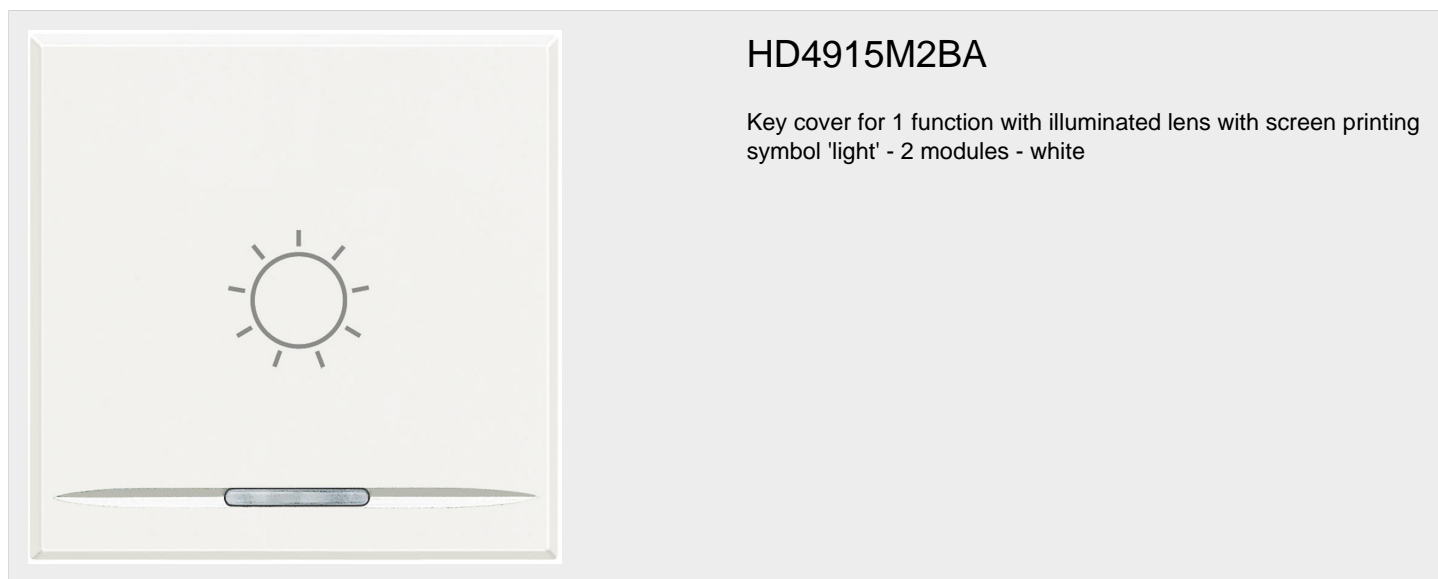

## HD4915M2BA

Key cover for 1 function with illuminated lens with screen printing symbol 'light' - 2 modules - white