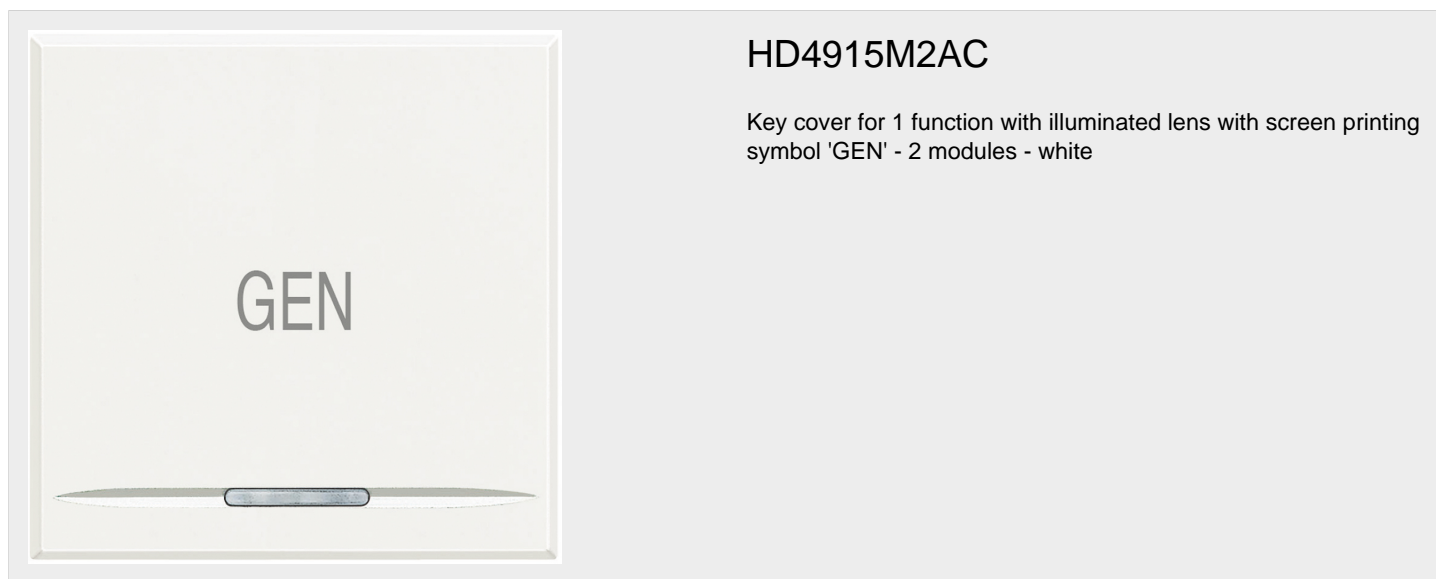

BTICINO > Smart Home solutions > My Home - Home automation system > Light and shutter automation > Cover Axolute series

HD4915M2AC

Key cover for 1 function with illuminated lens with screen printing symbol 'GEN' - 2 modules - white