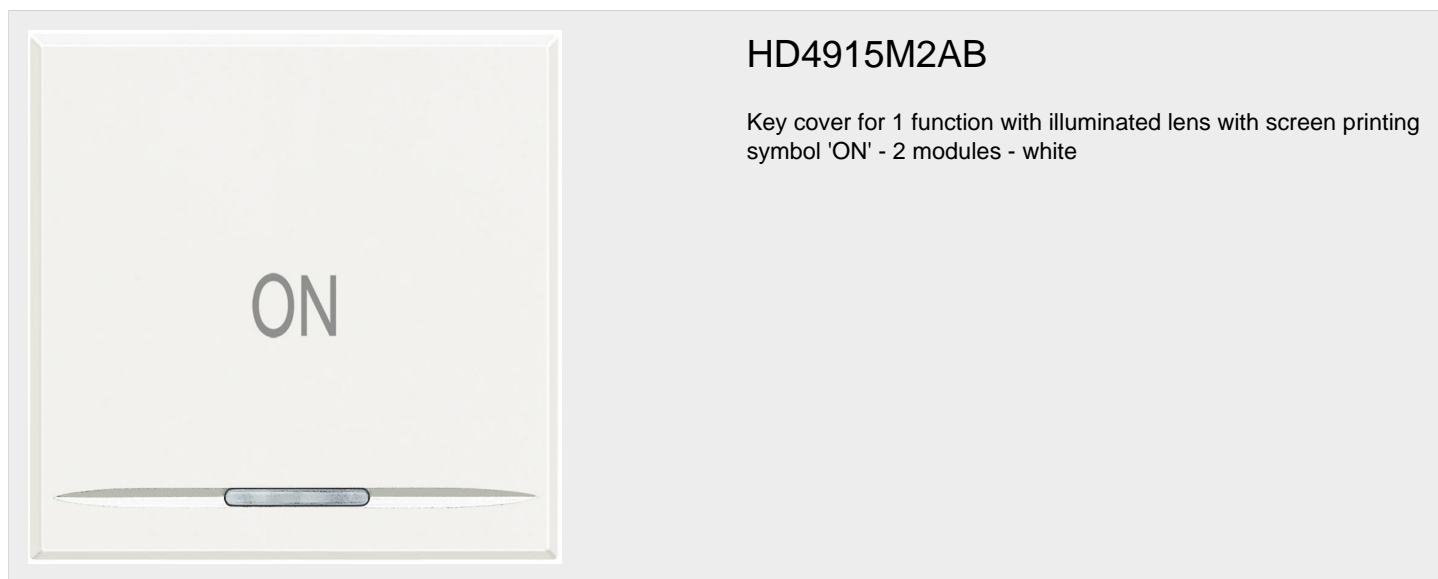

## HD4915M2AB

Key cover for 1 function with illuminated lens with screen printing symbol 'ON' - 2 modules - white