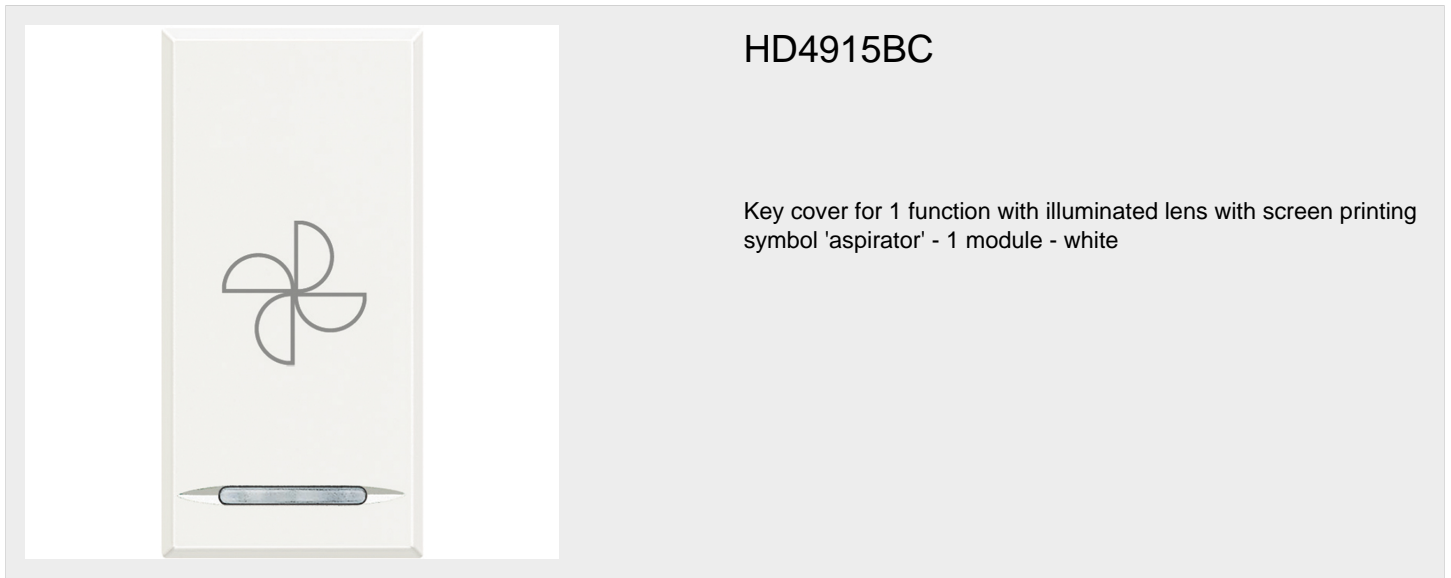

## HD4915BC

Key cover for 1 function with illuminated lens with screen printing symbol 'aspirator' - 1 module - white