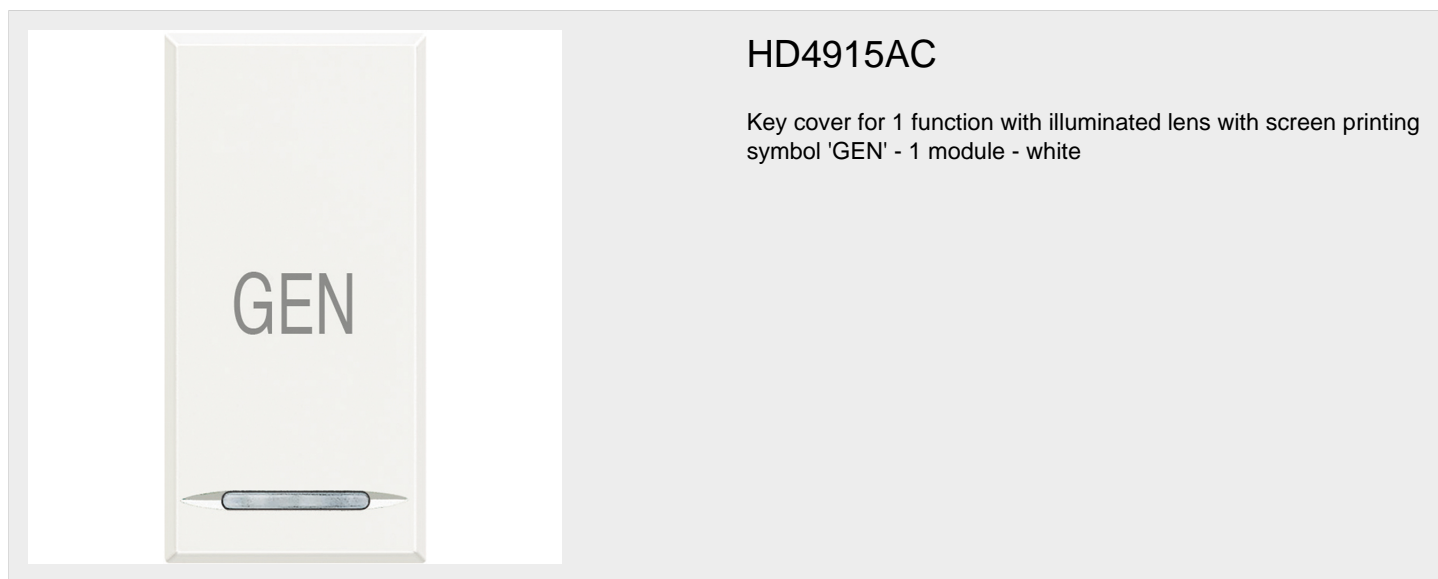

BTICINO > Smart Home solutions > My Home - Home automation system > Light and shutter automation > Cover Axolute series

HD4915AC

Key cover for 1 function with illuminated lens with screen printing symbol 'GEN' - 1 module - white