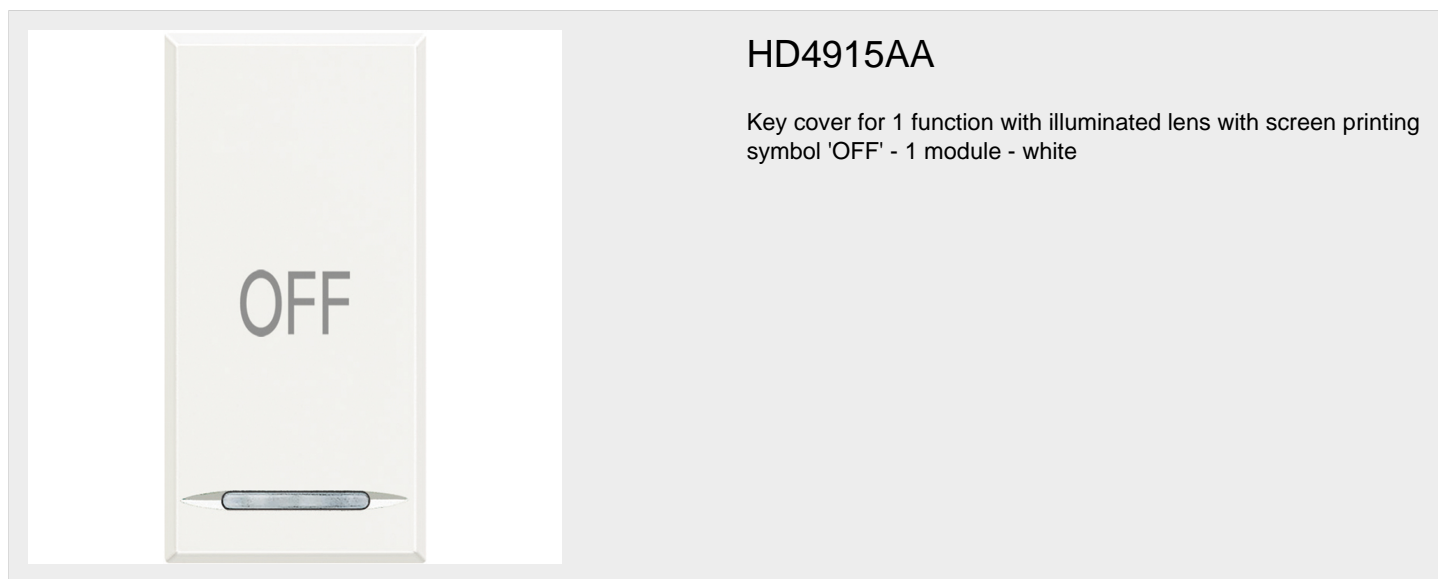

BTICINO > Smart Home solutions > My Home - Home automation system > Light and shutter automation > Cover Axolute series

HD4915AA

Key cover for 1 function with illuminated lens with screen printing symbol 'OFF' - 1 module - white