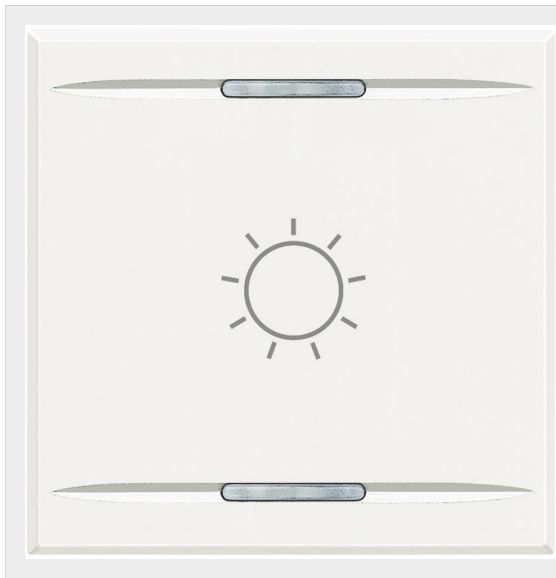

BTICINO > Wiring devices > My Home > Light and Shutter automation

HD4911M2BA

Key cover for 2 functions with illuminated lens with screen printing symbol 'light'- 2 modules - white

Technical features

N° of modules	2
Series	MyHome