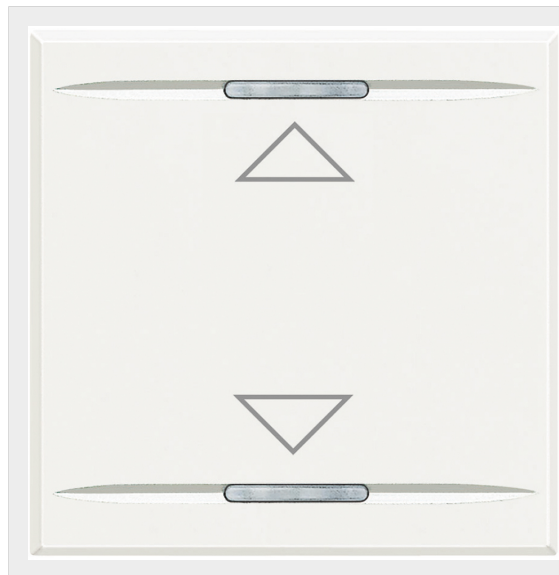

BTICINO > Smart Home solutions > My Home-up - Home automation system > Light and shutter automation > Cover Axolute series

HD4911M2AH

Key cover for 2 functions with illuminated lens with screen printing symbol "up/down" - 2 modules - white