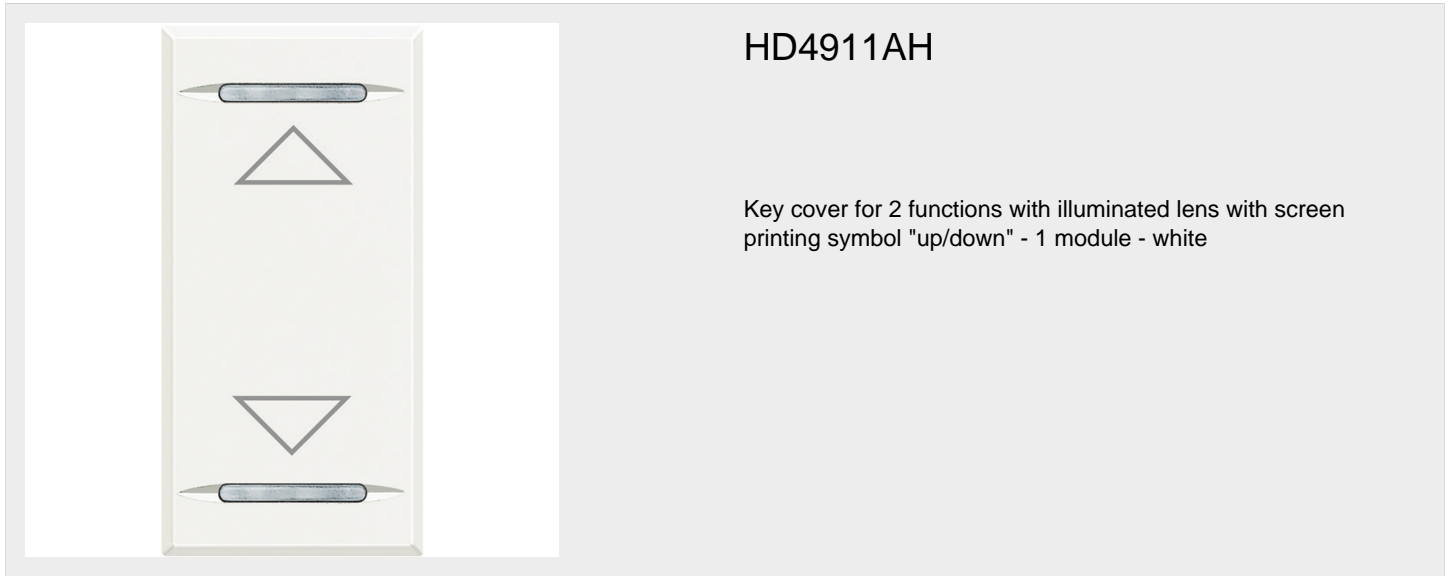

## HD4911AH

Key cover for 2 functions with illuminated lens with screen printing symbol "up/down" - 1 module - white