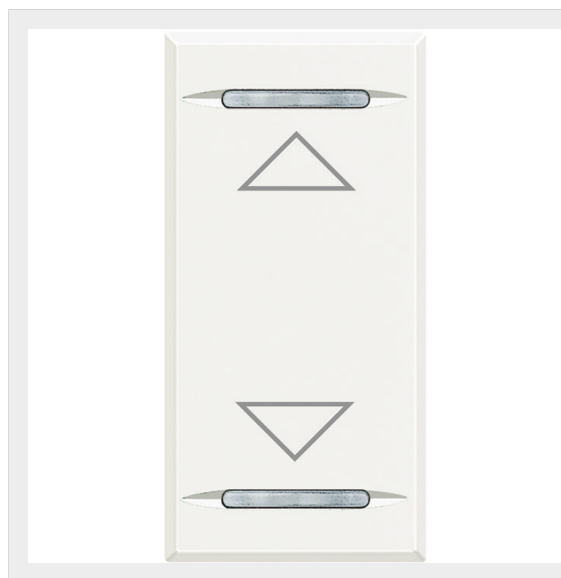

## HD4911AH

Key cover for 2 functions with illuminated lens with screen printing symbol "up/down" - 1 module - white