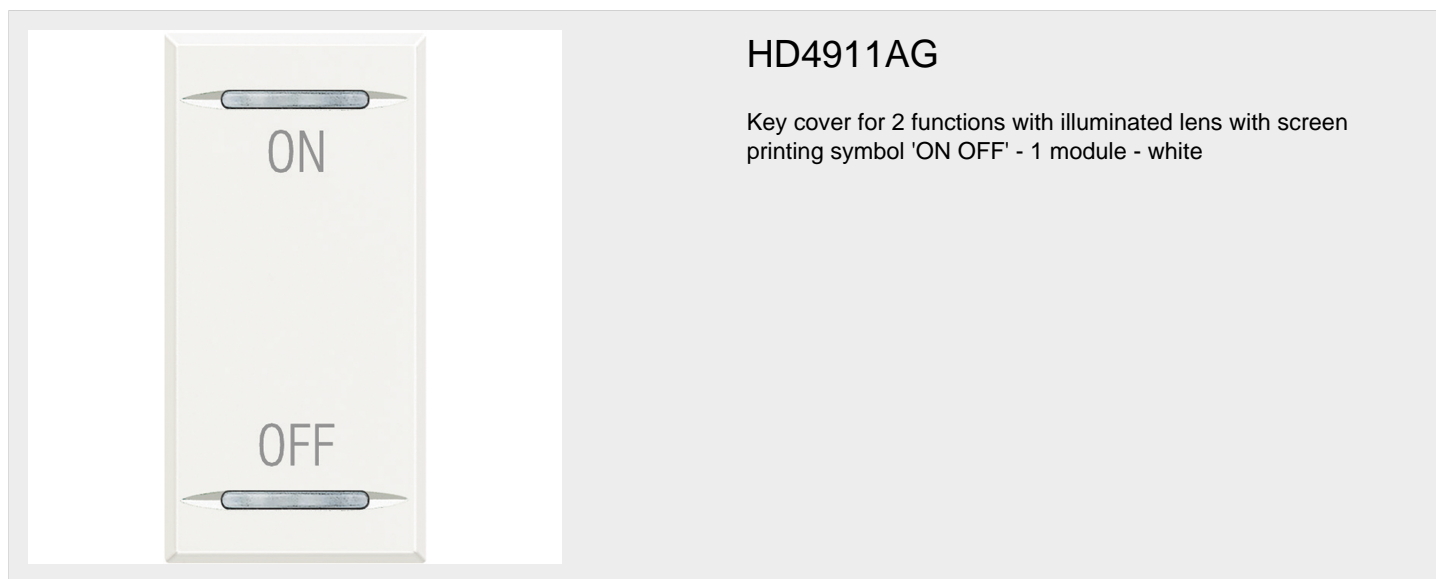

## HD4911AG

Key cover for 2 functions with illuminated lens with screen printing symbol 'ON OFF' - 1 module - white