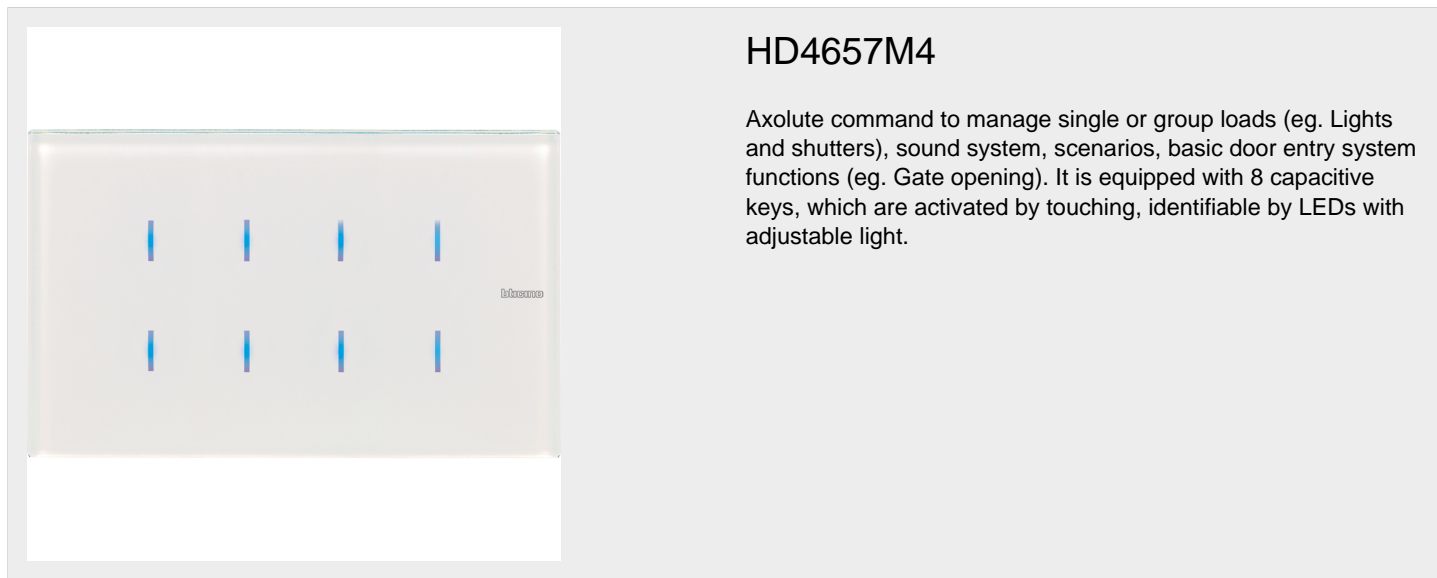

BTICINO > Solution for residential and tertiary building > Hotel Room Management > Glass digital commands

HD4657M4

Axolute command to manage single or group loads (eg. Lights and shutters), sound system, scenarios, basic door entry system functions (eg. Gate opening). It is equipped with 8 capacitive keys, which are activated by touching, identifiable by LEDs with adjustable light.