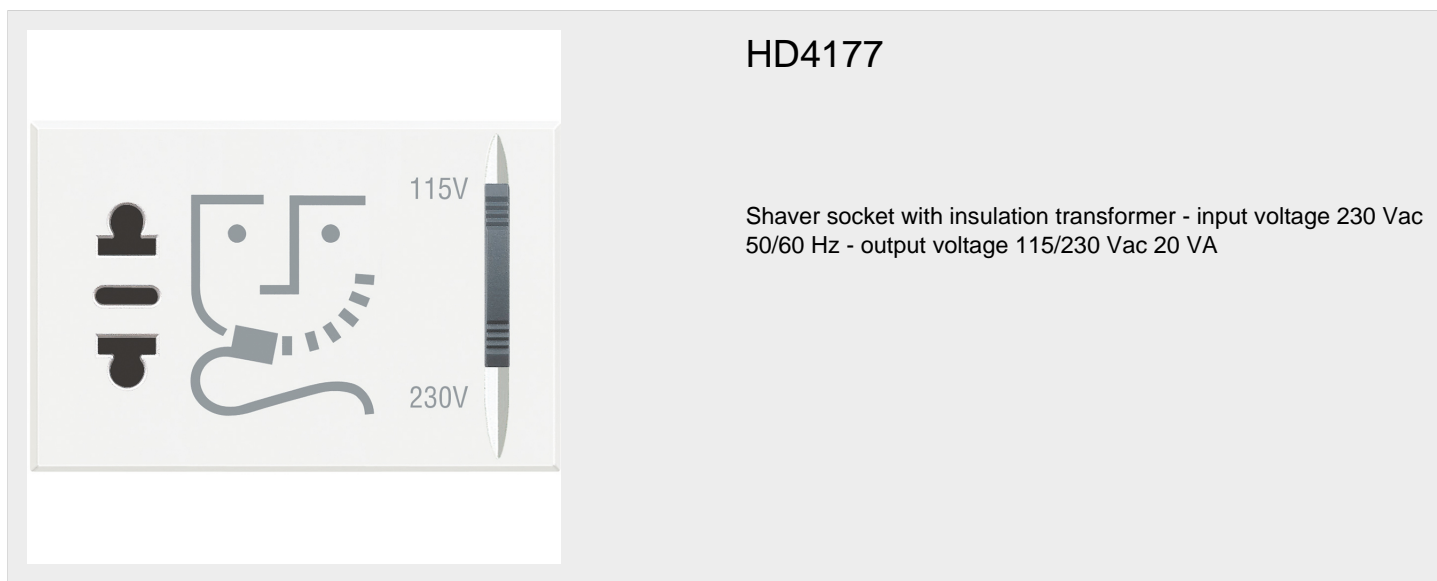

BTICINO > Distribution and management solutions for the service sector > Hotel Room Management > Accessories

HD4177

Shaver socket with insulation transformer - input voltage 230 Vac
50/60 Hz - output voltage 115/230 Vac 20 VA