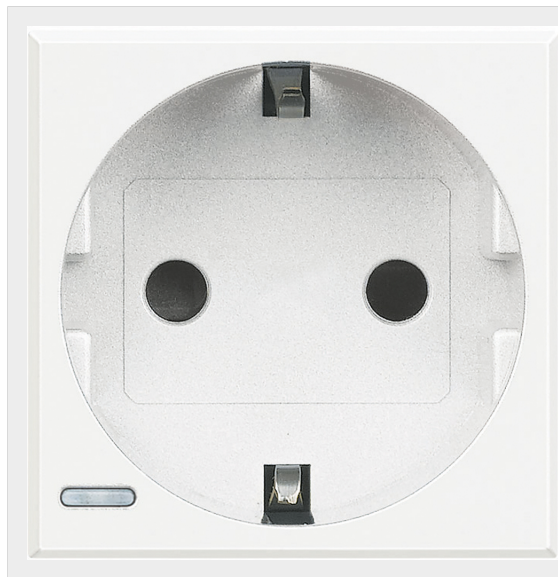

BTICINO &gt; Wiring devices &gt; Axolute &gt; Socket outlets, USB and special sockets &gt; German standard sockets with automatic terminals

## HD4141W

Socket 2P+T 16A 250 Vac with earth lateral contacts - german standard - shielded tulip contacts (available with LED for voltage presence signalling) - automatic terminals - white