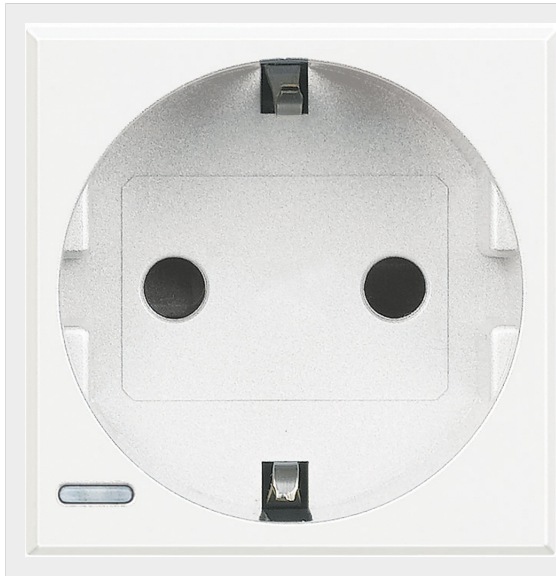

BTICINO > Wiring devices > Axolute > Socket outlets, USB and special sockets > German standard sockets with automatic terminals

HD4141W

Socket 2P+T 16A 250 Vac with earth lateral contacts - german standard - shielded tulip contacts (available with LED for voltage presence signalling) - automatic terminals - white