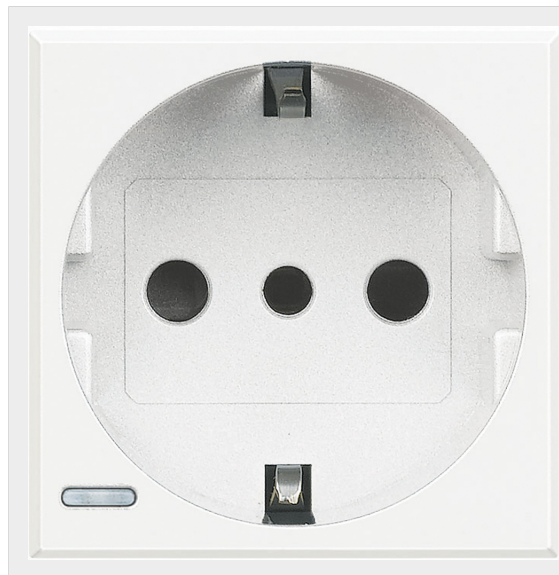

BTICINO > Wiring devices > Axolute > Socket outlets, USB and special sockets > German standard sockets with screw terminals

HD4140

Socket P30 2P+T 16A 250 Vac with lateral contacts and earth contact central - for Plugs german standard and Plugs 10A with pins aligned - centre distance 19 mm - shielded tulip contacts (available with LED for voltage presence signalling) - white

Technical features

Brand	BTicino
Rated voltage	250Vac
Rated current	16A
N° of modules	2
N° of poles	2P+T
Contact type	2P+T
Series	Axolute

Documentation

 [Axolute catalogue](#)

Certificazioni