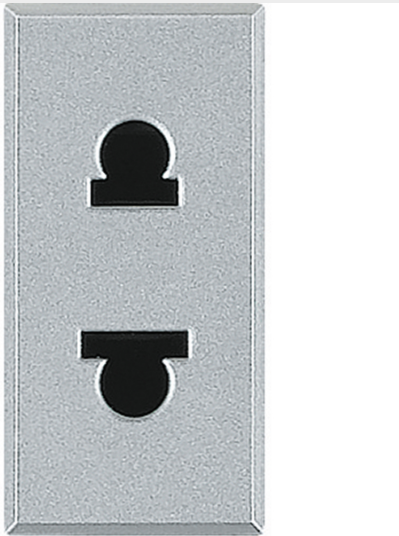

BTICINO &gt; Wiring devices &gt; Axolute &gt; Socket outlets, USB and special sockets &gt; European/American standard sockets

## HC4125

Socket 2P 16A 127/250 Vac - euroamerican standard - shielded tulip contacts - tech

### Technical features

N° of modules	1
Contacts	2P
Rated current	16A
Series	Axolute