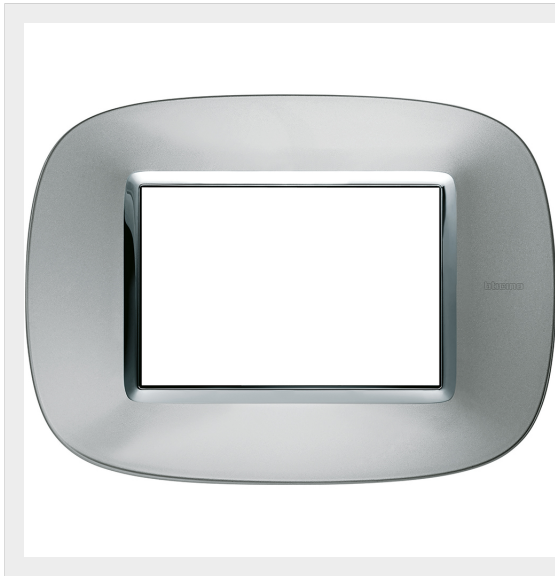

BTICINO &gt; Wiring devices &gt; Axolute &gt; Elliptical cover plates &gt; Elliptical cover plates 3 modules

## HB4803XC

Elliptical cover plate 3 modules - aluminium - material: metal

### Technical features

Height	93mm
Width	126mm
N° of modules	3
Series	Axolute