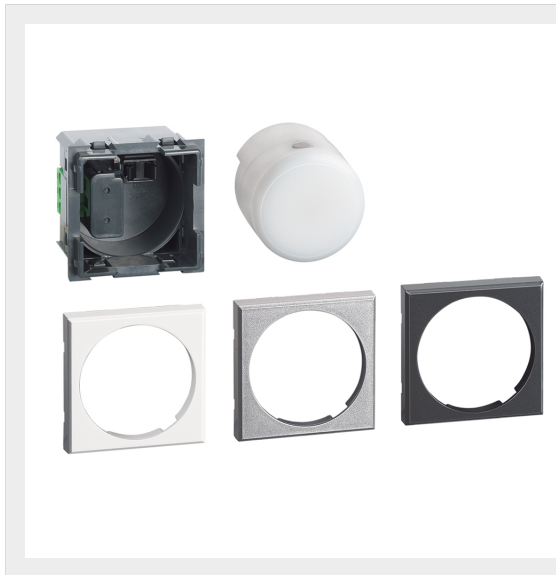

BTICINO &gt; Wiring devices &gt; Axolute &gt; Emergency and signalization lamps &gt; Rechargeable torch

## H4380N

Removable and rechargeable torch with automatic ignition device. It turns on automatically in case of power failure - push & pull the extraction system (press and pull) complete with recharging base - white light LEDs with high luminous efficiency - ON / OFF switch and SPOT button to increase the brightness when needed - interchangeable batteries Ni-MH battery without memory effect - Autonomy of 2 hours - low consumption in stand-by 0.4W - Power 230 VAC - 2 modules - supplied in packaging with a neutral base and insignia d finish in white, tech colors, anthracite