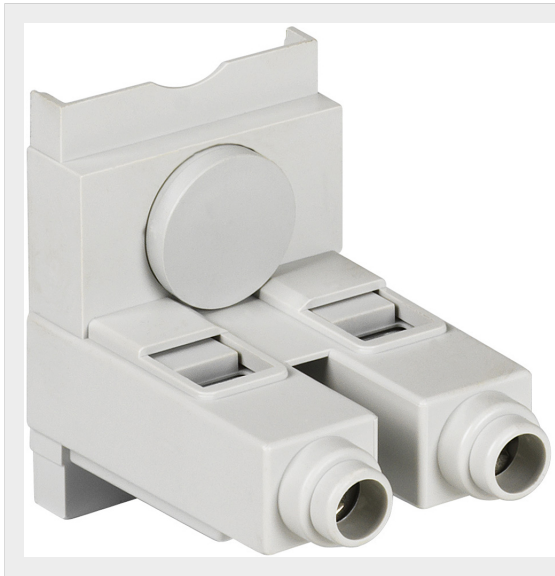

BTICINO > Low voltage energy distribution > TIFAST - wiring systems > Common accessories

FB1600FE

Terminal for power busbar from 500 to 2500A

Technical features

Standard reference	CEI EN 61439-1/2
Rated current	250-400A
Series	Tifast