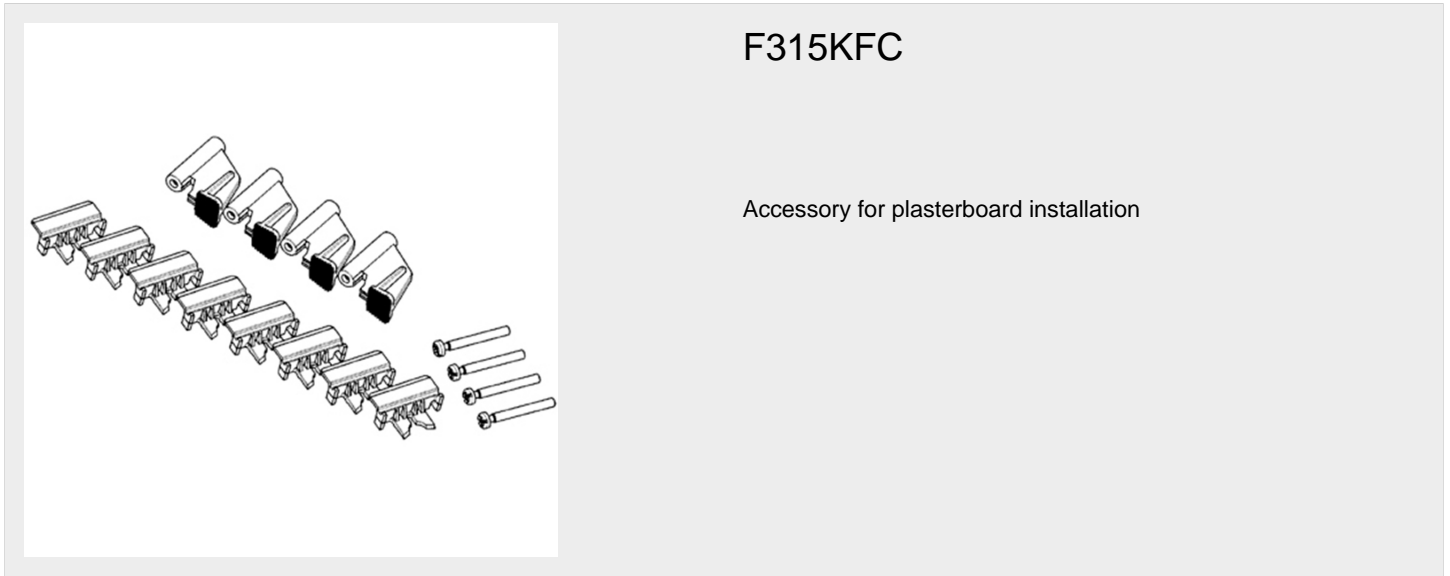

BTICINO > Low voltage energy distribution > Switchboards > Accessories for LINEA SPACE switchboards

F315KFC

Accessory for plasterboard installation

Technical features

Series	Linea Space
--------	-------------

Related products

F315SC36D3

Flush-mounting box (green) for plasterboards 3x12 modules for LINEA SPACE and E215 series switchboard...

F315SC24

Flush-mounting box (green) for plasterboards 2x12 modules for LINEA SPACE and E215 series switchboard...

F315SC72

Flush-mounting box (green) for plasterboards 4x18 modules for LINEA SPACE and E215 series switchboard...

F315SC18

Flush-mounting box (green) for plasterboards 18 modules for LINEA SPACE and E215 series switchboards