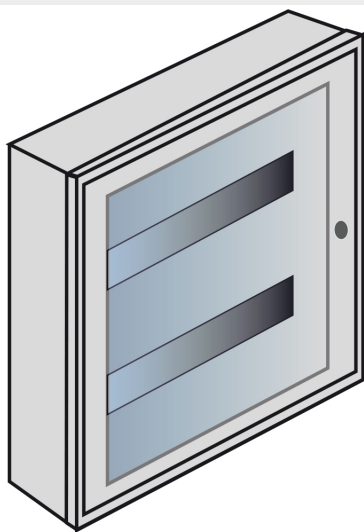

BTICINO > Low voltage energy distribution > Switchboards > Metal sheet distribution boards with door IP30

E109C/24D

E109 Series metal-sheet wall-mounting distribution board IP30 with glass door for 24 modules DIN (2x12)

Technical features

N° of modules	24
Series	E109 series

Related products

E80FP

Blanking module front cover for metal panels (box of 10 DIN modules)

E109M

Neutral or earth terminal for distribution boards item E109... E209... for 54-72-96 modules DIN