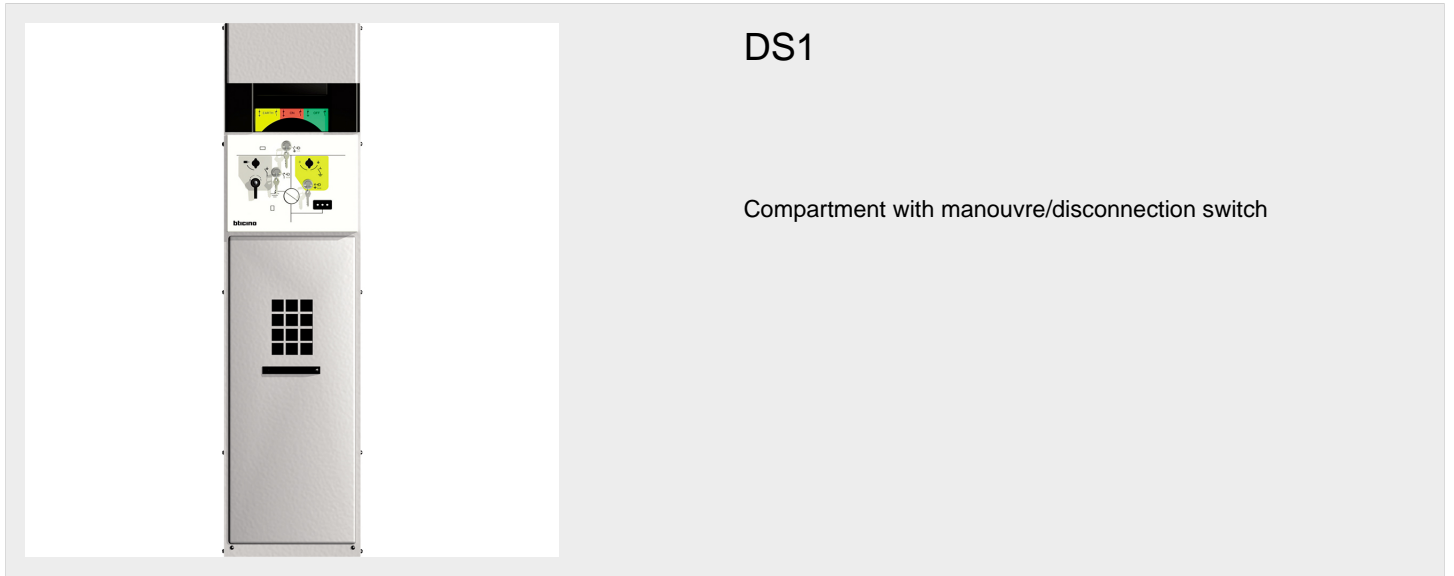

BTICINO &gt; Medium voltage energy distribution &gt; QMT - Medium voltage distribution boards &gt; Compartment

## DS1

Compartment with manouvre/disconnection switch

### Technical features

Height	1600mm
Width	375mm
Depth	960mm
Rated voltage	24kV
Series	QMT