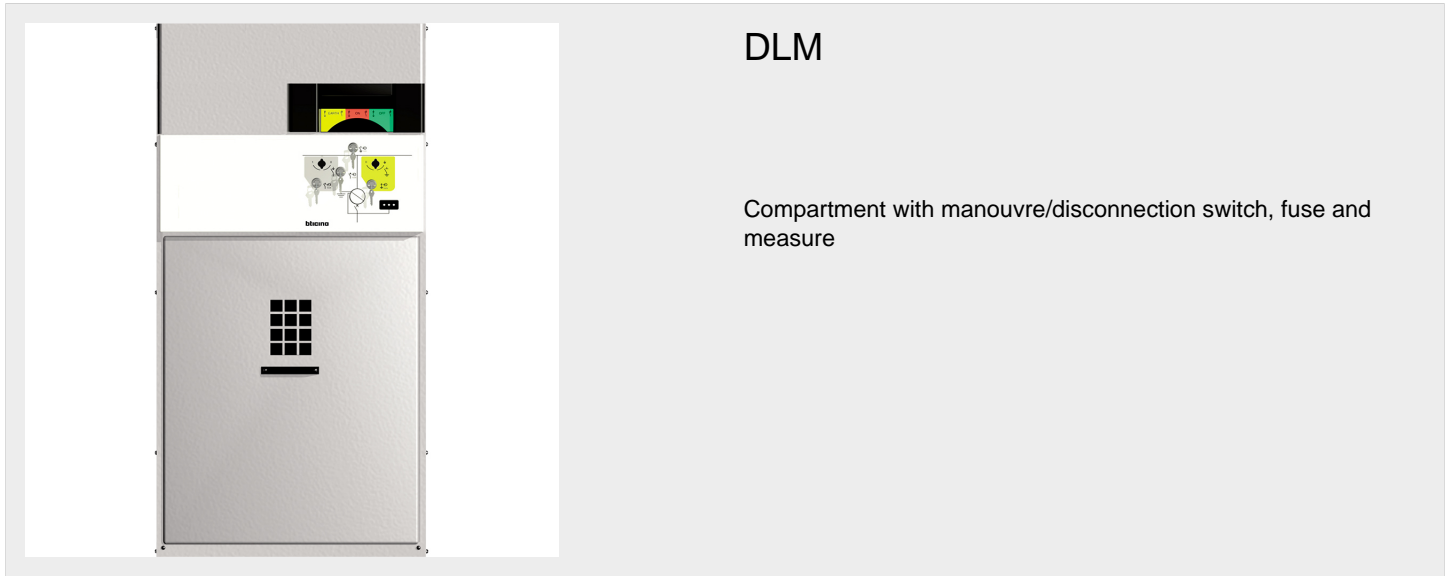

BTICINO > Medium voltage energy distribution > QMT - Medium voltage distribution boards > Compartment

DLM

Compartment with manouvre/disconnection switch, fuse and measure

Technical features

Height	1600mm
Width	750mm
Depth	1040mm
Rated voltage	24kV
Series	QMT