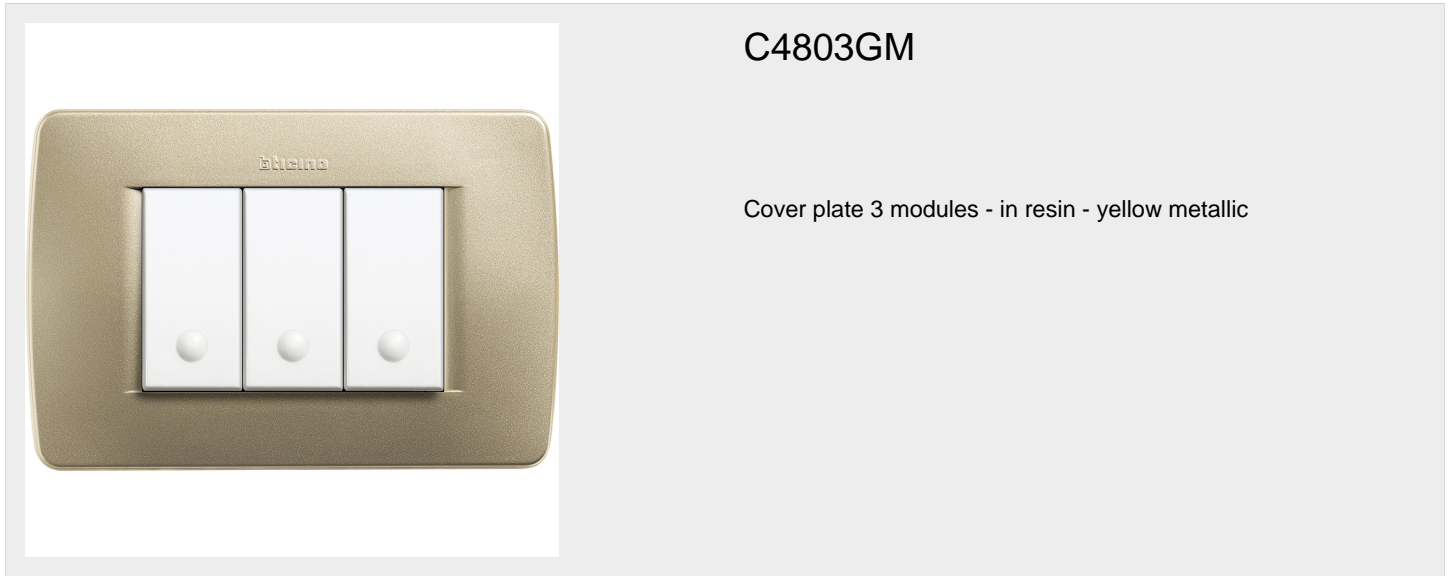

BTICINO > Wiring devices > Luna > Cover plates

Technical features

Height	80mm
Width	118mm
N° of modules	3
Series	Luna

Certificazioni