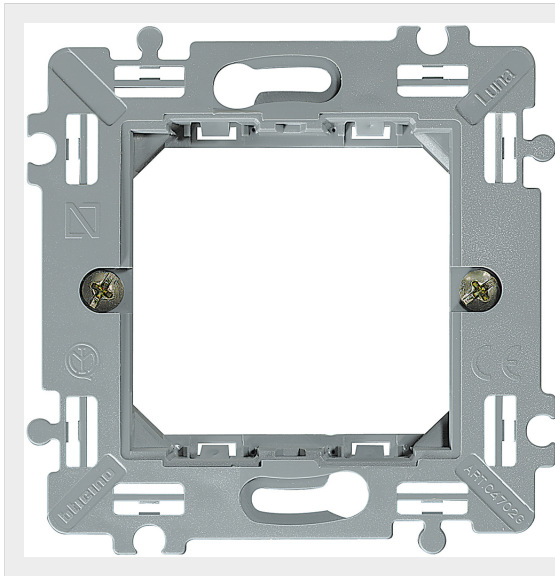

BTICINO > Wiring devices > Luna > Supports

C4702G

Support in resin 2 modules for cover plates C4802 - for box 500, fixing with staples

Technical features

N° of modules	2
Series	Luna

Certificazioni