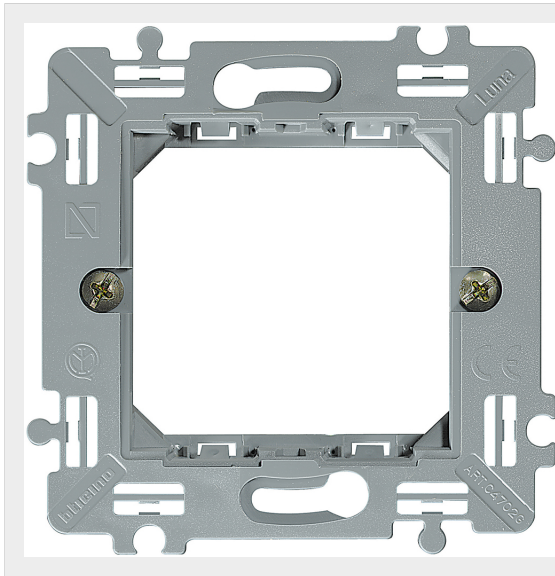

BTICINO > Wiring devices > Luna > Supports

**C4702**

Support in resin 2 modules for box square

Technical features

| | |
|--------|------|
| Series | Luna |
|--------|------|

Certificazioni