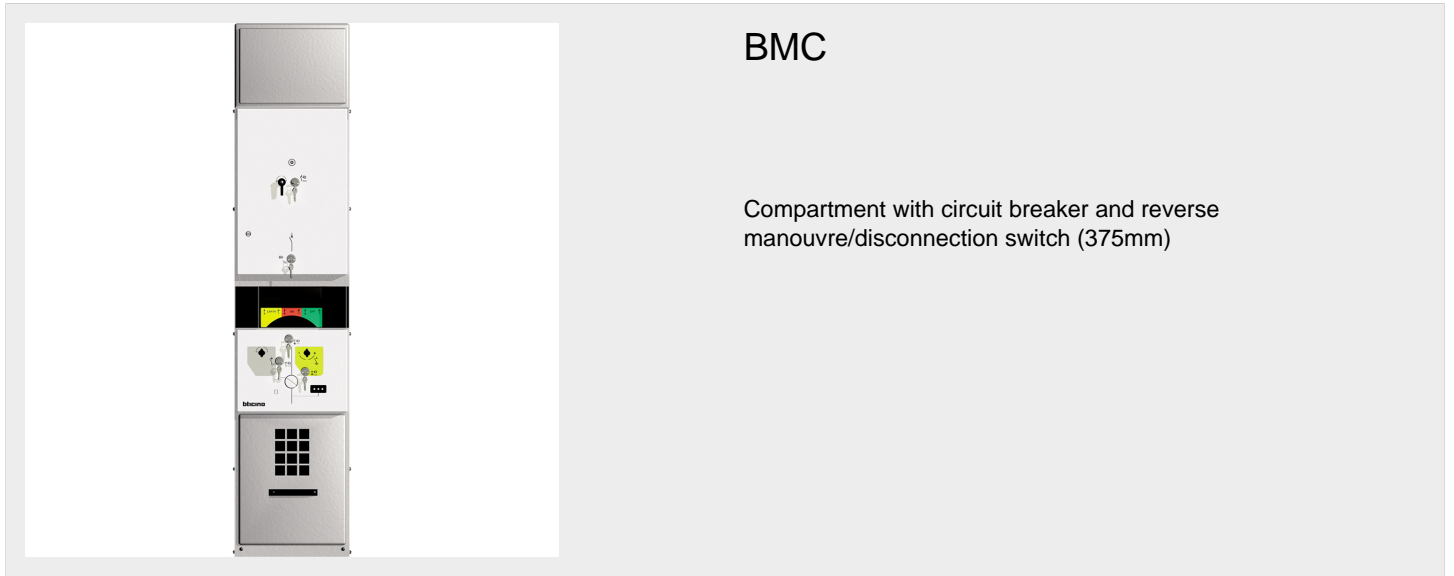

BTICINO > Medium voltage energy distribution > QMT - Medium voltage distribution boards > Compartment

Technical features

Height	2050mm
Width	375mm
Depth	1043mm
Rated voltage	24kV
Series	QMT