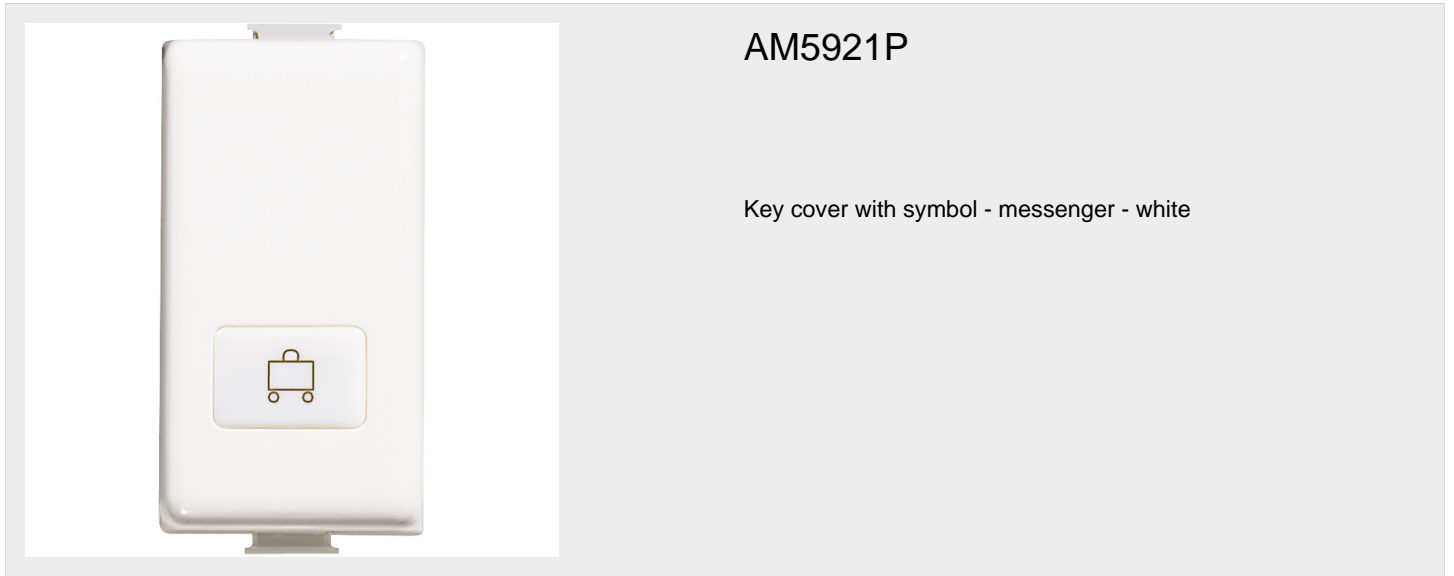

BTICINO > Wiring devices > Matix > Switch, two-way switch, pushbutton and key cover > Key covers with symbols for controls