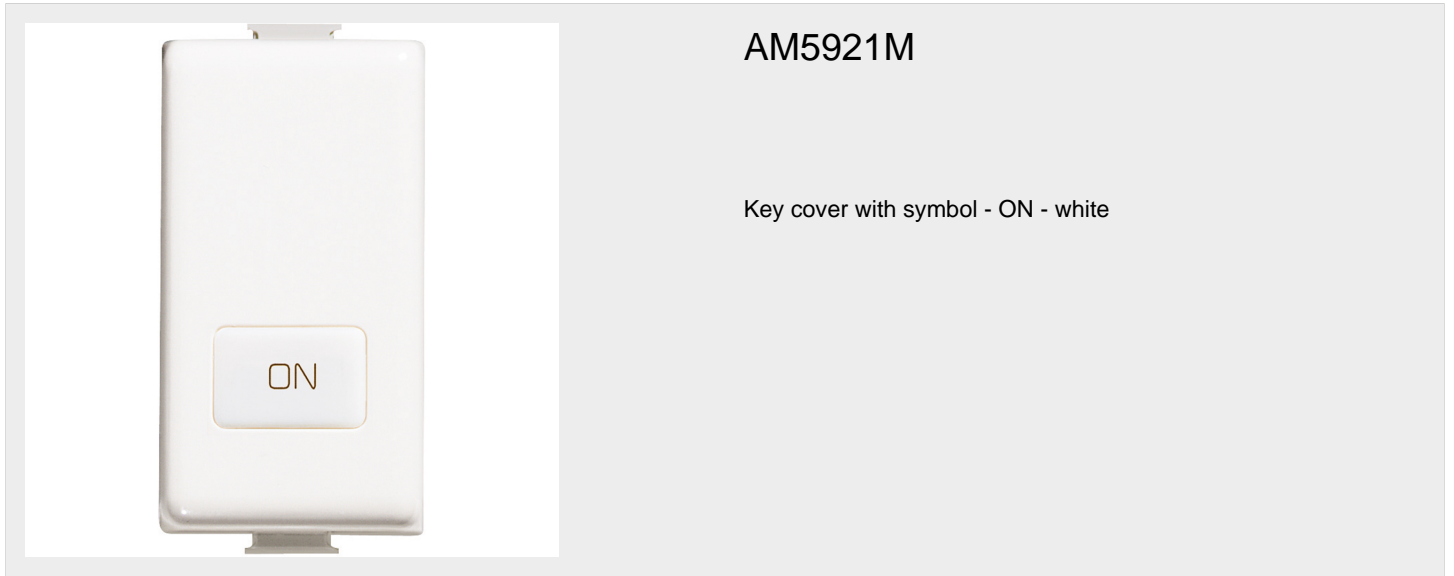

BTICINO > Wiring devices > Matix > Switch, two-way switch, pushbutton and key cover > Key covers with symbols for controls

Technical features

N° of modules	1
Series	Matix

Documentation

 [Matix catalogue](#)