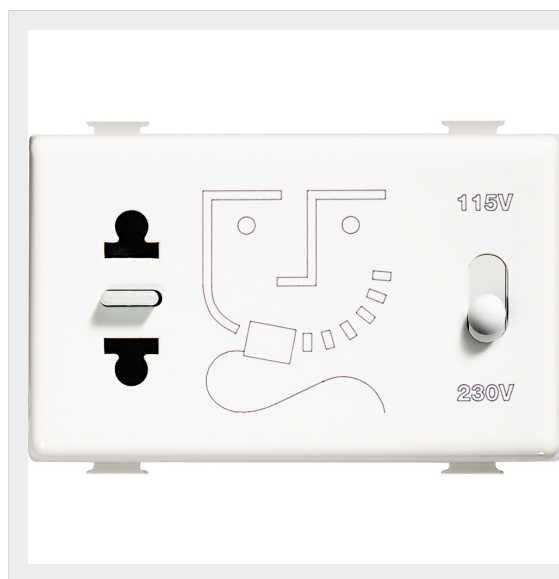

BTICINO &gt; Wiring devices &gt; Matix &gt; Hotel offer &gt; Shaver sockets

## AM5460

Shaver socket with insulation transformer - input voltage 230 Vac  
50/60 Hz - output voltage 115/230 Vac 20 VA

### Technical features

Brand	BTicino
Rated voltage	230Vac
Rated power VA	20VA
N° of modules	3
N° of poles	2P
Series	Matix