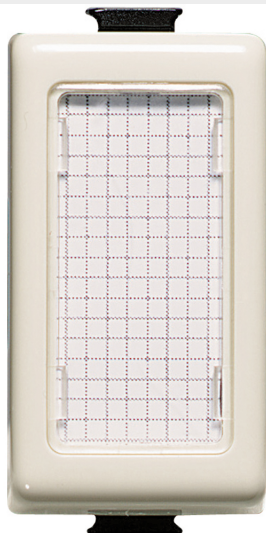

BTICINO &gt; Wiring devices &gt; Matix &gt; Ivory colour devices &gt; Ivory control key covers with symbols

## A5921W

Key cover with customizable card - for switch, two-way switch, pushbutton and changeover switch - Ivory

### Technical features

Brand	BTicino
N° of modules	1
Series	Matix