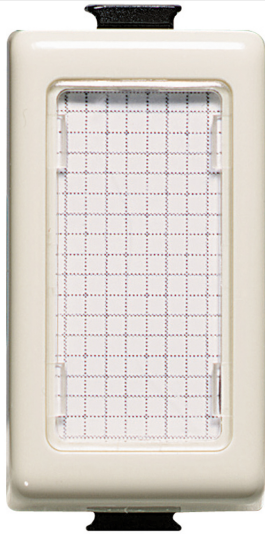

BTICINO > Wiring devices > Matix > Devices - colour ivory > Ivory control key covers with symbols

A5921W

Key cover with customizable card - for switch, two-way switch, pushbutton and changeover switch - Ivory