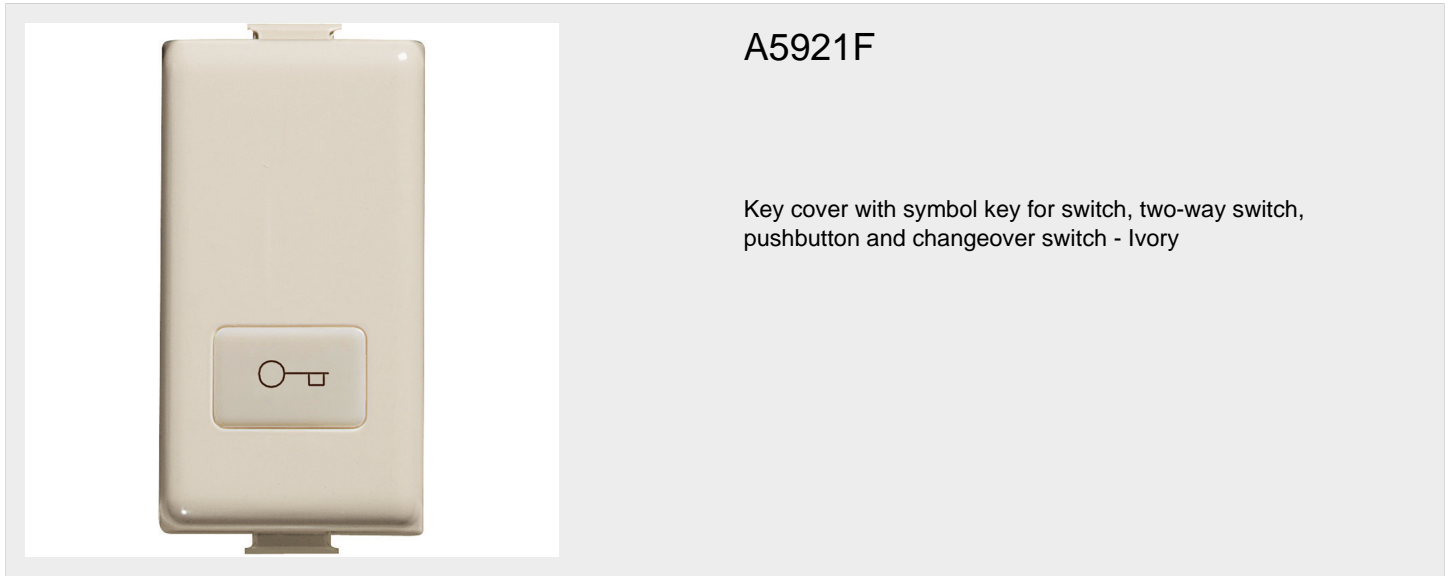

BTICINO > Wiring devices > Matix > Devices - colour ivory > Ivory control key covers with symbols

Technical features

N° of modules	1
Series	Matix

Documentation

 [Matix catalogue](#)