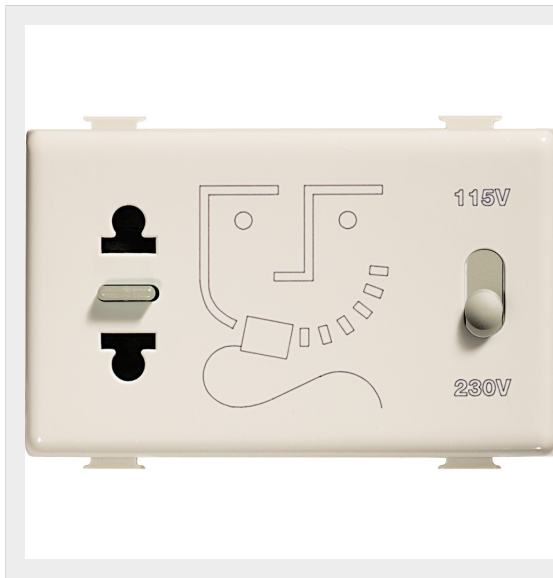

BTICINO > Wiring devices > Matix > Hotel offer > Shaver sockets

A5460

Shaver socket with insulation transformer - input voltage 230 Vac
50/60 Hz - output voltage 115/230 Vac 20 VA

Technical features

N° of modules	3
Rated power VA	20VA
Rated voltage	230Vac
Series	Matix