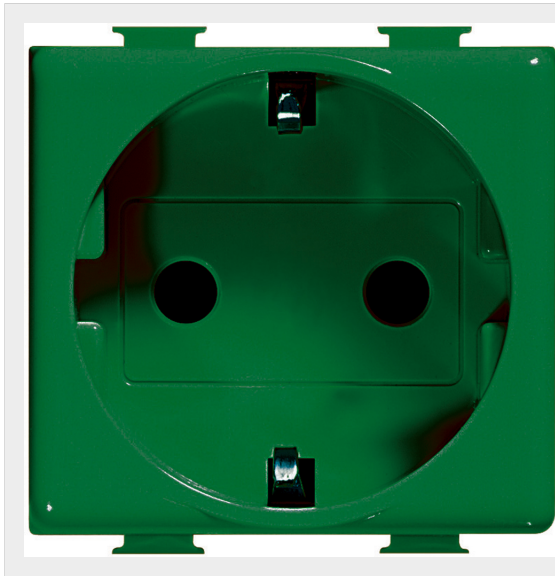

BTICINO > Wiring devices > Matix > Devices - colour ivory > German standard sockets with screw terminals

A5440X2V

Socket german standard 2P+T 16A 250Vac with shielded tulip contacts green

Technical features

| | |
|---------------|--------|
| N° of modules | 2 |
| N° of poles | 2P+T |
| Rated voltage | 250Vac |
| Rated current | 16A |
| Series | Matix |

Documentation

 [Matix catalogue](#)