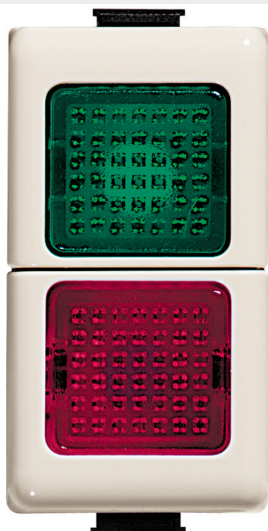

BTICINO &gt; Wiring devices &gt; Matix &gt; Ivory colour devices &gt; Ivory warning lamps for specific LED

## A5064V

Lamp carrier double Ivory for lamps 24V 1,5W type BA7/S - red/green

### Technical features

Brand	BTicino
Rated voltage	24Vac
Rated power W	1.5W
N° of modules	1
Series	Matix