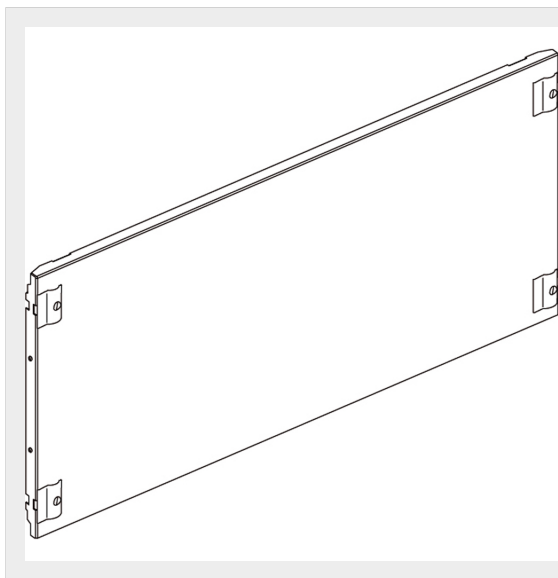

BTICINO &gt; Low voltage energy distribution &gt; MAS400 - Compact distribution boards and cabinets &gt; Metal sheet blanking module with 1/4 turn

**9781Q**

Blank front panel with screws 1/4 turn 850x400mm

## Technical features

Height	400mm
Width	850mm
Standard reference	CEI EN 61439-1/2
Series	Mas