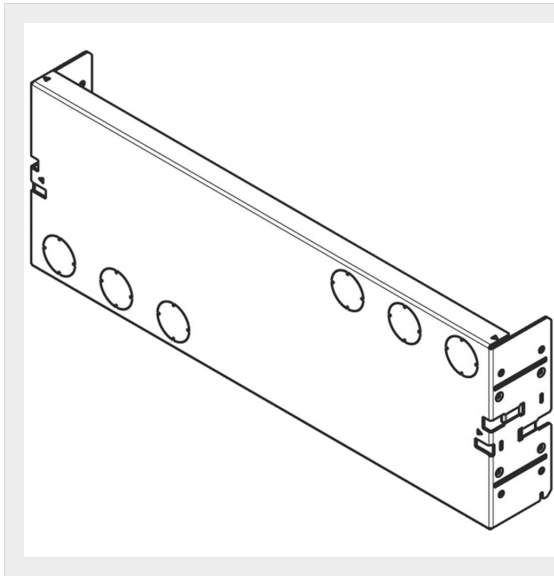

BTICINO &gt; Low voltage energy distribution &gt; MAS4000 - Power Center cabinets &gt; Fixing plates

## 9540LTK

Sliding blank internal plate 600x200mm

### Technical features

Height	200mm
Width	600mm
Standard reference	CEI EN 61439-1/2
Series	Mas