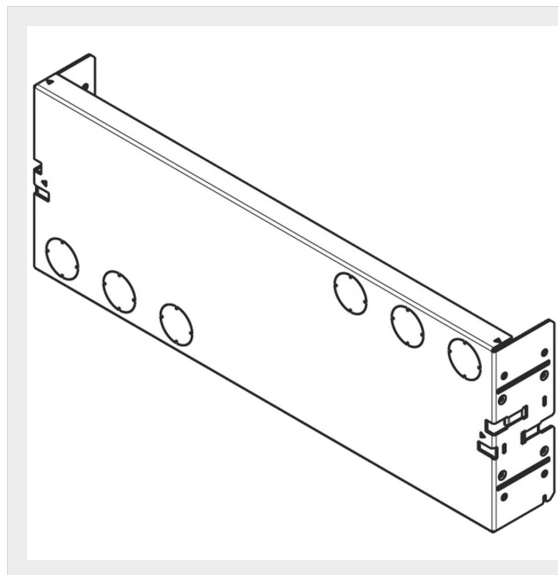

BTICINO &gt; Low voltage energy distribution &gt; Distribution boards and enclosures &gt; MAS4000 - Power Center cabinets &gt; Fixing plates

## 9540LTK

Sliding blank internal plate 600x200mm

### Technical features

Brand	BTicino
Standard reference	CEI EN 61439-1/2
Height	200mm
Width	600mm
Series	Mas