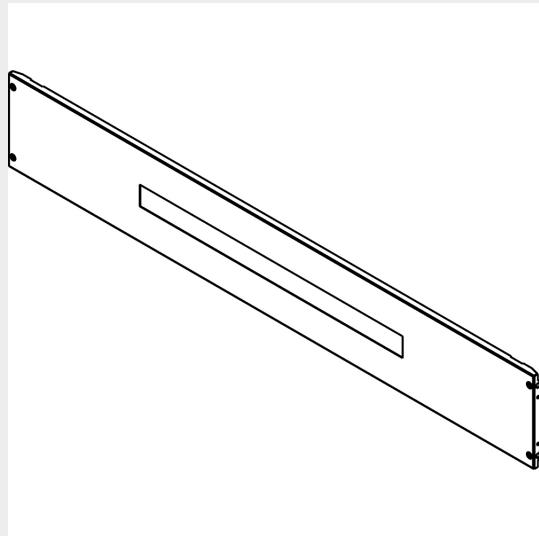

BTICINO > Low voltage energy distribution > MAS4000 - Power Center cabinets > Panels with DIN35 window

9531N48

Front panel with DIN35 window 1300x3200mm

Technical features

| | |
|--------------------|------------------|
| Height | 200mm |
| Width | 1300mm |
| Standard reference | CEI EN 61439-1/2 |
| Series | Mas |