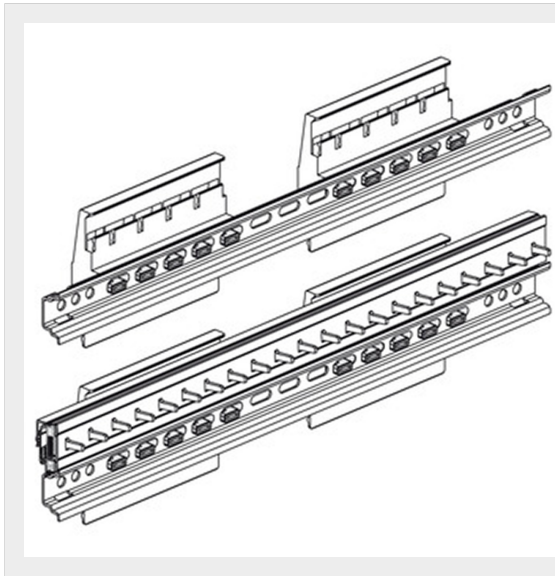

BTICINO > Low voltage energy distribution > TIFAST - wiring systems > TIFAST Pettini

94000SNR

Support for combs fixing on DIN35 rail for MAS160

Technical features

Series	Tifast
--------	--------

Related products

FP36/4PB

Cabling comb 3P+N for Btdin 2P - 36 modules DIN - In 80A (lateral feed) or 100A (central feed) with ...

FP24/3P

Cabling comb for Btdin 3P - 24 modules DIN - In 80A (lateral feed) o 100A (central feed)

FP36/1P

Cabling comb for Btdin 1P - 36 modules DIN - In 80A (lateral feed) o 100A (central feed)

FP24/4PB

Cabling comb 3P+N for Btdin 2P - 24 modules DIN - In 80A (lateral feed) or 100A (central feed) with ...