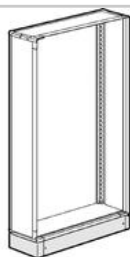

## 93870VB

Curved glass door for cabinets LDX400 and LDX800  
600x1400mm

### Technical features

Height	1400mm
Width	850mm
Standard reference	CEI EN 61439-1/2
Series	Mas 400

### Related products

**91860S**

Handle with key for LDX,  
MDX and HDX cabinets

**93870Q**

LDX400 metallic cabinet  
850x1400mm

**93870**

LDX800 metallic cabinet  
850x1400mm