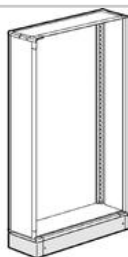

### Technical features

Height	1400mm
Width	850mm
Standard reference	CEI EN 61439-1/2
Series	Mas 400

### Related products

**91860S**

Handle with key for LDX,  
MDX and HDX cabinets

**93870Q**

LDX400 metallic cabinet  
850x1400mm

**93870**

LDX800 metallic cabinet  
850x1400mm